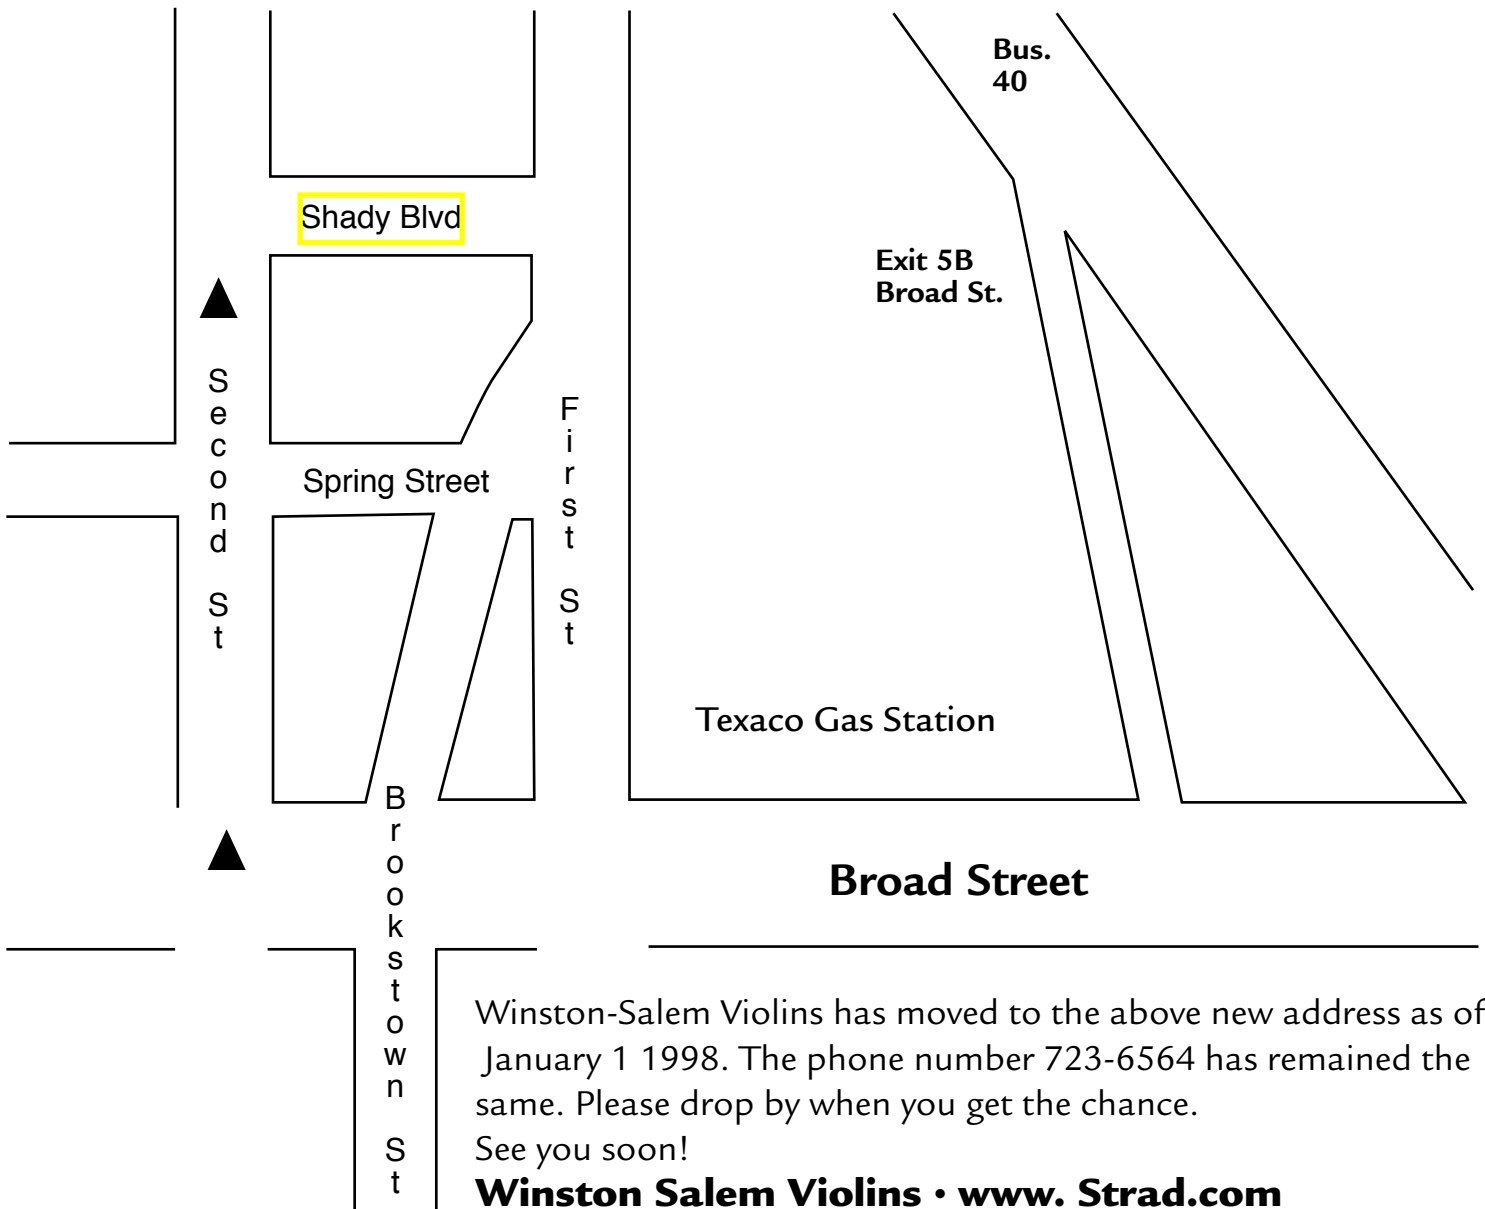

Directions: Winston-Salem Violins • 336. 723-6564
116 Shady Blvd. Winston-Salem, NC 27101

Take Bus. 40 (from either the E. or W.) to Exit 5B-Broad St.
Make a right onto Broad Street.
Go to Second Street and make a right.
The 2nd street is Shady Blvd. Make a right.
Located in the middle of the block on the right-hand side of the street, is an old Victorian with a wrap-around porch.
One Hundred Sixteen is written on the front door.
Please park in front of the house and use this entrance.
Shop hours are Monday-Friday, 10a-5p, by appointment.